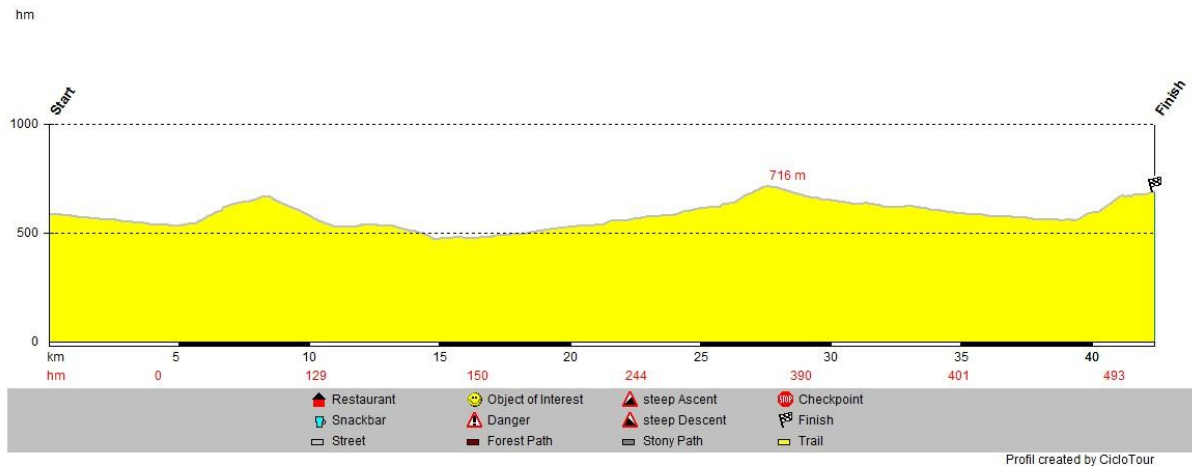

## Road Race - Championships

**Start Location:** Nowa Biała, bridge over River Białka

**Start Time:** 10:30

**Parking Area:** on the river bank next to Start

Distance from Białka 5 km and Zakopane 28 km

**Profile:**

### A,B category Race

### Round 57,5 km category C

Runda 42,5km

Map: : [www.gpsies.com](http://www.gpsies.com) find: wmcc-zakopane-2010

**Description:** Category A and B ride big (53km) and next small round (38km) and 4km finish, in total 95km. Category C rides big round and finish 57km. Both Ladies and gentleman DE categories ride small round and finish (42km in total). Finish of all categories after 4km (2km uphill) in Dursztyn.

## Road Race -Final Stage "Tour Hippocrates"

**Start Location:** Szaflary

**Start Time:** 10.00

**Parking Area:** Next to start

Distance from Białka 11 km and Zakopane 15 km

**Profile:** end of April

**Map:** end of April.