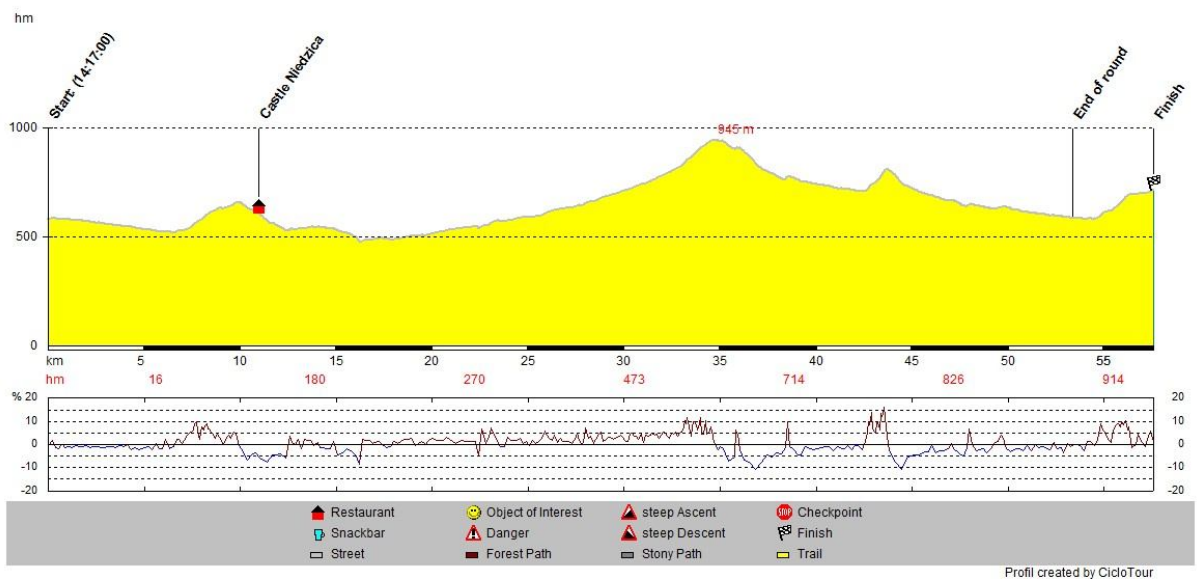

## Road Race - Championships

**Start Location:** Nowa Biała, bridge over River Białka

**Start Time:** 10:30

**Parking Area:** on the river bank next to Start

Distance from Białka 5 km and Zakopane 28 km

**Profile:**

### A,B category Race

### Round 57,5 km category C

Runda 42,5km

Map: : [www.gpsies.com](http://www.gpsies.com) find: wmcc-zakopane-2010

**Description:** Category A and B ride big (53km) and next small round (38km) and 4km finish, in total 95km. Category C rides big round and finish 57km. Both Ladies and gentleman DE categories ride small round and finish (42km in total). Finish of all categories after 4km (2km uphill) in Dursztyn.

## Road Race -Final Stage "Tour Hippocrates"

**Start Location:** Szaflary

**Start Time:** 10.00

**Parking Area:** Next to start

Distance from Białka 11 km and Zakopane 15 km

**Profile:** end of April

**Map:** end of April.