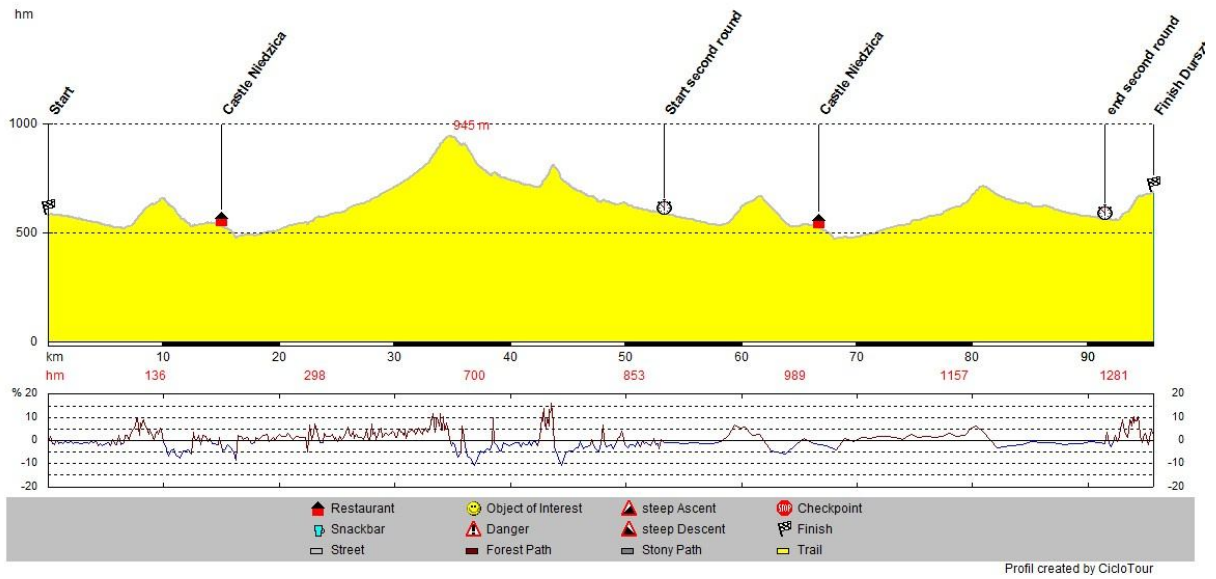

## Road Race - Championships

**Start Location:** Nowa Biała, bridge over River Białka

**Start Time:** 10:30

**Parking Area:** on the river bank next to Start

Distance from Białka 5 km and Zakopane 28 km

**Profile:**

### A,B category Race

### Round 57,5 km category C

Runda 42,5km

Map: : [www.gpsies.com](http://www.gpsies.com) find: wmcc-zakopane-2010

**Description:** Category A and B ride big (53km) and next small round (38km) and 4km finish, in total 95km. Category C rides big round and finish 57km. Both Ladies and gentleman DE categories ride small round and finish (42km in total). Finish of all categories after 4km (2km uphill) in Dursztyn.

## Road Race -Final Stage "Tour Hippocrates"

**Start Location:** Szaflary

**Start Time:** 10.00

**Parking Area:** Next to start

Distance from Białka 11 km and Zakopane 15 km

**Profile:** end of April

**Map:** end of April.